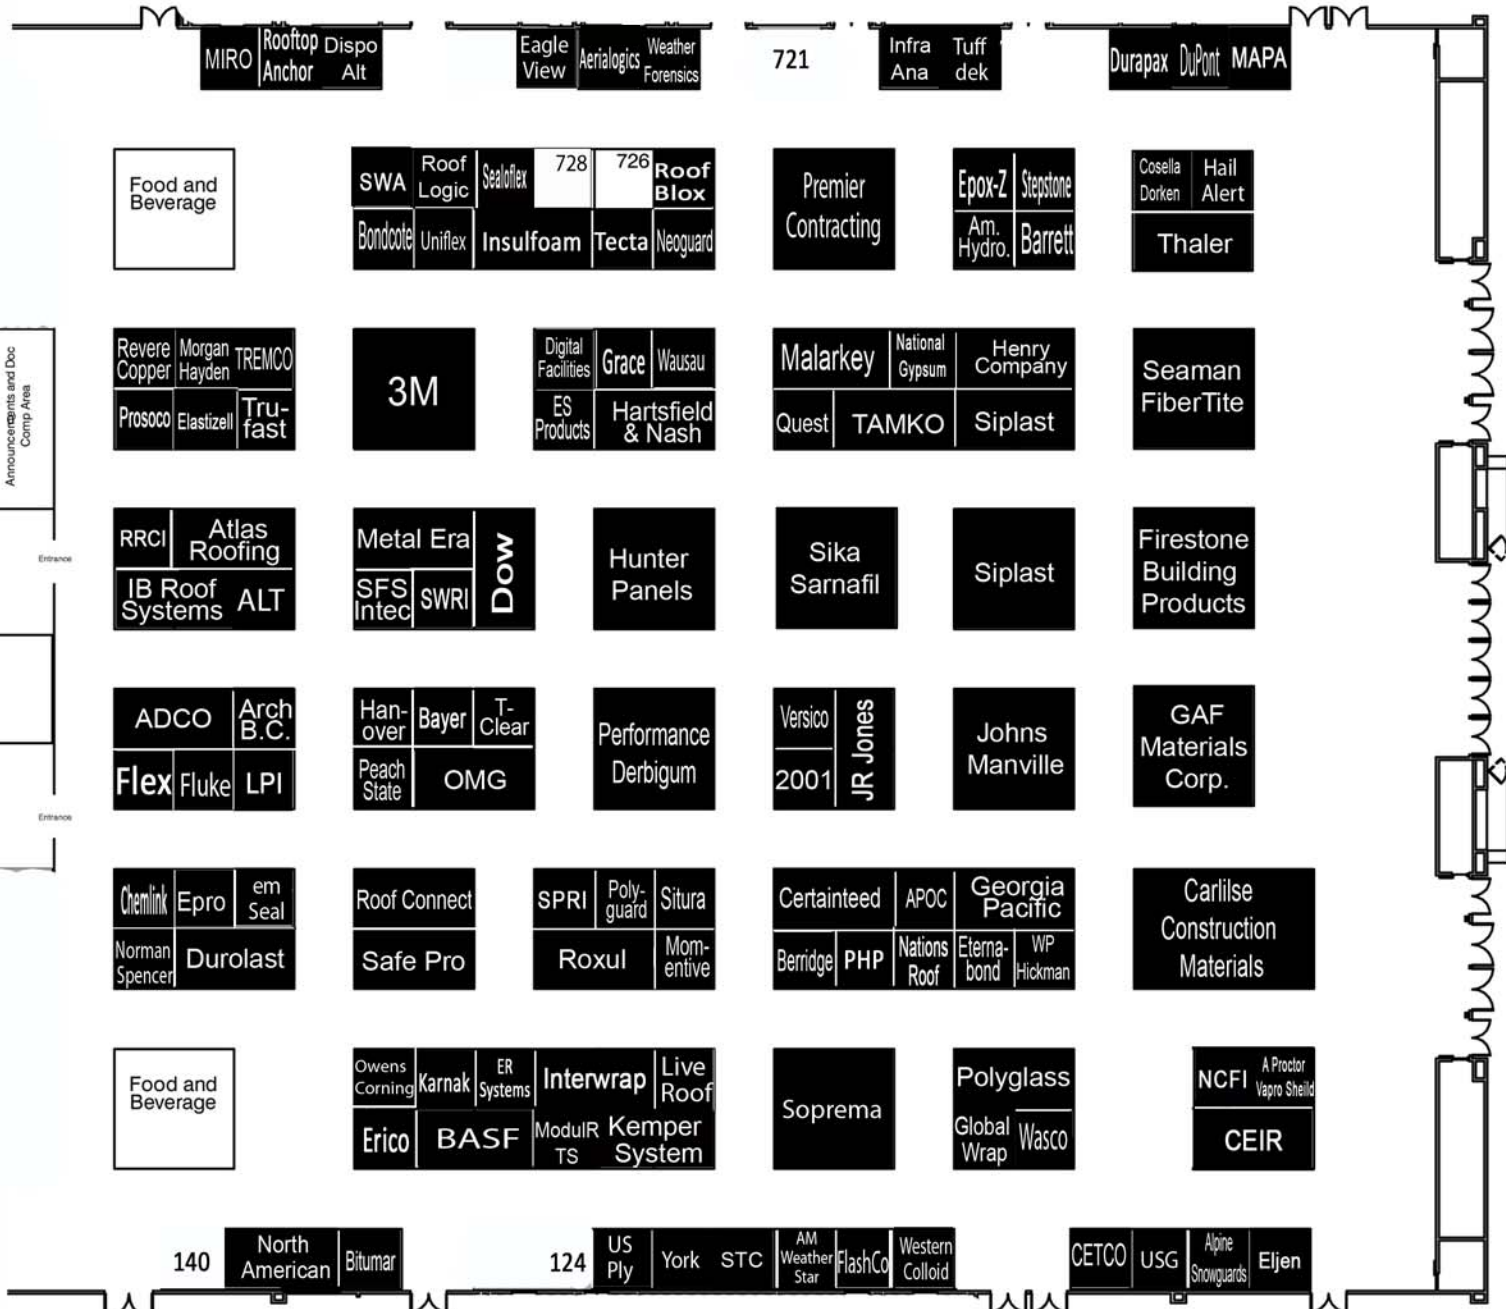

Peppermill
Resort Spa
and Casino
Reno, NV

ENTRANCE

153 - 10' x 10'
11 - 20' x 20'
1 - 20' x 30'

Tuscany
Ballroom

26th RCI International Trade Show